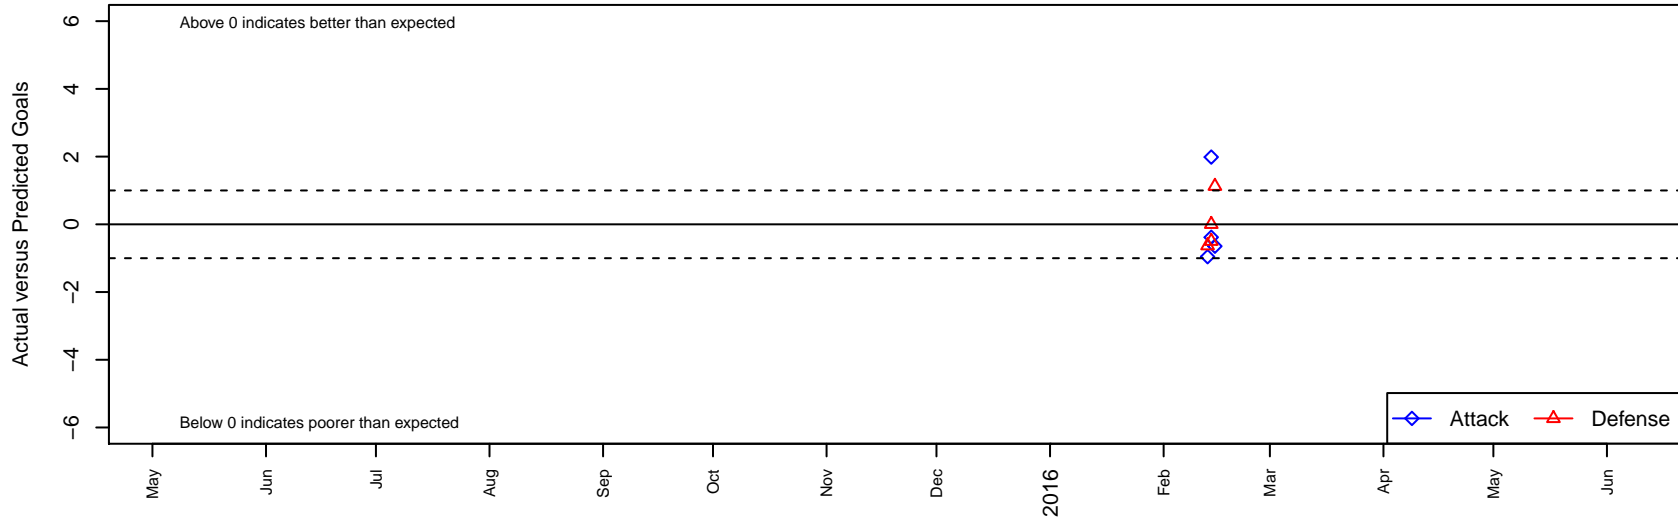

# Delaware Rush B99

, DE  
B99 total strength=1854  
attack=61.85 defense=24.06

alt names used:  
DELAWARE RUSH DE RUSH 99 BOYS (DE)

Venues played:  
2015 PDT Phoenix Showcase – Red U16

**Delaware Rush B99**  
Dots are actual minus expected GF (blue circles) and GA (red triangles).  
Blue line is smoothed change in attack strength. Red is smoothed change in defense strength.

<b>date</b>	<b>home</b>		<b>away</b>		<b>venue</b>	<b>pred.home</b>	<b>pred.away</b>
2016-02-15	Delaware Rush B99	1	La Roca Futbol Club 00 B99	0	2015 PDT Phoenix Showcase – Red U16	1.65	1.13
2016-02-14	Rush Soccer SPI Blue B99	1	Delaware Rush B99	4	2015 PDT Phoenix Showcase – Red U16	1.00	2.01
2016-02-14	Delaware Rush B99	0	Penn Fusion SA B99	1	2015 PDT Phoenix Showcase – Red U16	0.38	0.50
2016-02-13	SC del Sol 00 Colavecchia B99	2	Delaware Rush B99	1	2015 PDT Phoenix Showcase – Red U16	1.37	1.96